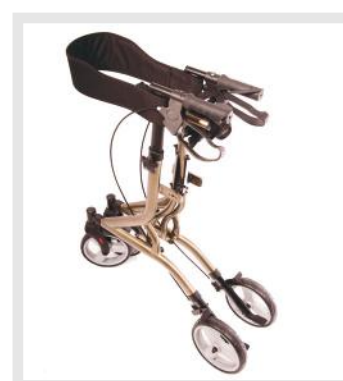

Zoom

Rollator

Super light and easy to fold.

- > Incredibly light & easy to handle
- > Wide & comfortable seat with supporting backrest
- > Quickly & easily folds
- > Wide range of contemporary colours

Zoom Rollator

The Zoom 4 wheel rollator with its stylish lightweight aluminium frame and easy folding mechanism is suitable for both outdoor and indoor use. Quick release wheels enables the rollator to fold down to a very compact size for storage and the wide backrest and seat offers great comfort and back support. Available in a range of contemporary colours.

- > Incredibly light and easy to handle.
- > Wide backrest and seat offers great comfort and back support.
- > Large storage bag with locking clip for storing folded.
- > Locking arthritic loop brakes.
- > Quick release wheels enables rollator to fold down to a very compact size for storage or transport.
- > Handle height quick and easy to adjust.
- > Stylish and contemporary looks and design.

Specifications

Colours available

Metallic Silver

Gunmetal

Metallic Black

Midnight Purple

Graphite Blue

Product weight:	5.45kg
User Weight:	21.5st (136kg)
Seat height:	56cm
Seat width:	48cm
Handle height:	78-88cm
Overall width:	64cm
Width when folded:	27cm
Wheel:	8" / 20cm